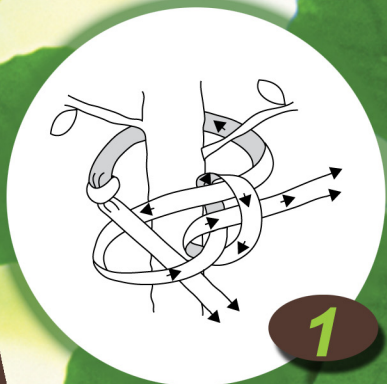

General Purpose Garden-Tie™

Stronger Support. Easier to Install.

The **Original Treestrap**® is the better looking choice of today's professional landscaper and general maintenance contractor. Our General Purpose Garden-tie™ is engineered to be strong, durable and versatile. Customized Treestrap®? Yes! Tell us your needs.

- Extra Strong, yet gentle on plant materials
- Lightweight, compact, easy to install
- Many uses, for many landscape maintenance needs
- Simple—much easier to install

#1185CLS (green)

GTIN 12: 656594718502

Width 3/4 inch
Length 85 yds (255 ft)
Approx. Break 900 lbs nominal
Weight 3 lbs/spool
Material Polypropylene (non-stretch)
Packaging Individually shrink wrapped
12 spools/case
Case Size 20" x 13" x 14 5/16"
Case Weight 43 lbs

#2185CLS (green)

GTIN 12: 656594718519

Width 3/4 inch
Length 85 yds (255 ft)
Approx. Break 600 lbs nominal
Weight 2.25 lbs/spool
Material Polypropylene (non-stretch)
Packaging Individually shrink wrapped
12 spools/case
Case Size 20" x 13" x 14 5/16"
Case Weight 32 lbs