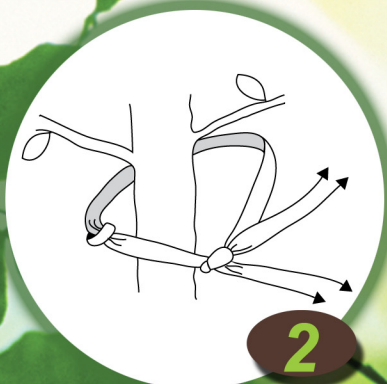

General Purpose Garden-Tie™

Stronger Support. Easier to Install.

The **Original Treestrap**® is the better looking choice of today's professional landscaper and general maintenance contractor. Our General Purpose Garden-tie™ is engineered to be strong, durable and versatile. Customized Treestrap®? Yes! Tell us your needs.

- Extra Strong, yet gentle on plant materials
- Lightweight, compact, easy to install
- Many uses, for many landscape maintenance needs
- Simple—much easier to install

#1185CLS (green)

GTIN 12: 656594718502

Width ..... 3/4 inch
Length ..... 85 yds (255 ft)
Approx. Break ..... 900 lbs nominal
Weight ..... 3 lbs/spool
Material ..... Polypropylene (non-stretch)
Packaging ..... Individually shrink wrapped
12 spools/case
Case Size ..... 20" x 13" x 14 5/16"
Case Weight ..... 43 lbs

#2185CLS (green)

GTIN 12: 656594718519

Width ..... 3/4 inch
Length ..... 85 yds (255 ft)
Approx. Break ..... 600 lbs nominal
Weight ..... 2.25 lbs/spool
Material ..... Polypropylene (non-stretch)
Packaging ..... Individually shrink wrapped
12 spools/case
Case Size ..... 20" x 13" x 14 5/16"
Case Weight ..... 32 lbs

1

2

3

Installation Suggestion