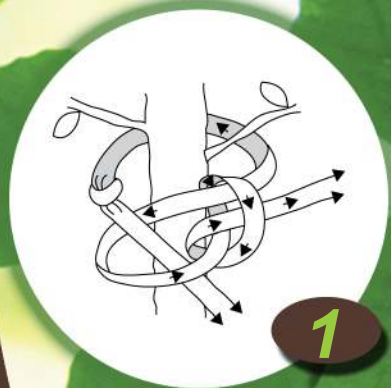

## Garden-Tie®

**Stronger Support.  
Easier to Install.**

The **Original Treestrap®** is the better looking choice of today's professional landscaper and general maintenance contractor. Our Garden-Tie® is engineered to be strong, durable and versatile. **Private branding is available upon request.**

### #1085CLS (White)

**GTIN 12 (UPC)** 656594000058  
Width ..... 3/4 inch  
Length ..... 85 yds (255 ft)  
Approx. Break ..... 900 lbs nominal  
Weight ..... 3 lbs/spool  
Material ..... Polypropylene (non-stretch)  
Packaging ..... Individually shrink wrapped  
**GTIN 14** 00656594000058  
12 spools/case  
Case Size ..... 20" x 13" x 14 5/16"  
Case Weight ..... 43 lbs

### #1185CLS (Green)

**GTIN 12 (UPC)** 656594000065  
Width ..... 3/4 inch  
Length ..... 85 yds (255 ft)  
Approx. Break ..... 900 lbs nominal  
Weight ..... 3 lbs/spool  
Material ..... Polypropylene (non-stretch)  
Packaging ..... Individually shrink wrapped  
**GTIN 14** 00656594000065  
12 spools/case  
Case Size ..... 20" x 13" x 14 5/16"  
Case Weight ..... 43 lbs