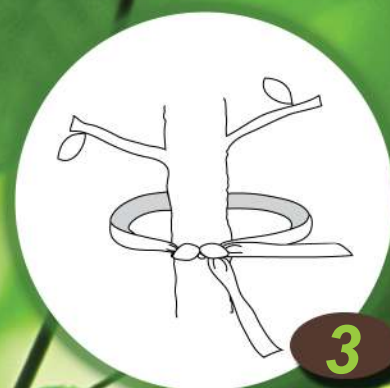

3

Installation Suggestion