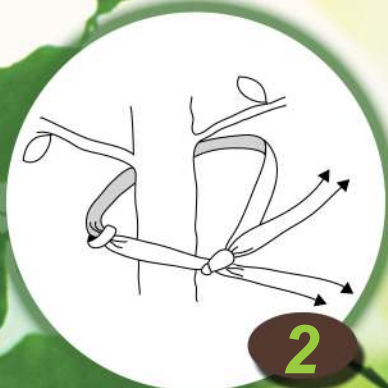

Garden-Tie®

**Stronger Support.
Easier to Install.**

The **Original Treestrap®** is the better looking choice of today's professional landscaper and general maintenance contractor. Our Garden-Tie® is engineered to be strong, durable and versatile. **Private branding is available upon request.**

- Extra Strong, yet gentle on plant materials
- Lightweight, compact, easy to install
- Many uses, for many landscape maintenance needs
- Simple—much easier to install

#1085CLS (White)

GTIN 12 (UPC) 656594000058
Width ..... 3/4 inch
Length ..... 85 yds (255 ft)
Approx. Break ..... 900 lbs nominal
Weight ..... 3 lbs/spool
Material ..... Polypropylene (non-stretch)
Packaging ..... Individually shrink wrapped
GTIN 14 00656594000058
12 spools/case
Case Size ..... 20" x 13" x 14 5/16"
Case Weight ..... 43 lbs

#1185CLS (Green)

GTIN 12 (UPC) 656594000065
Width ..... 3/4 inch
Length ..... 85 yds (255 ft)
Approx. Break ..... 900 lbs nominal
Weight ..... 3 lbs/spool
Material ..... Polypropylene (non-stretch)
Packaging ..... Individually shrink wrapped
GTIN 14 00656594000065
12 spools/case
Case Size ..... 20" x 13" x 14 5/16"
Case Weight ..... 43 lbs

1

2

3

Installation Suggestion